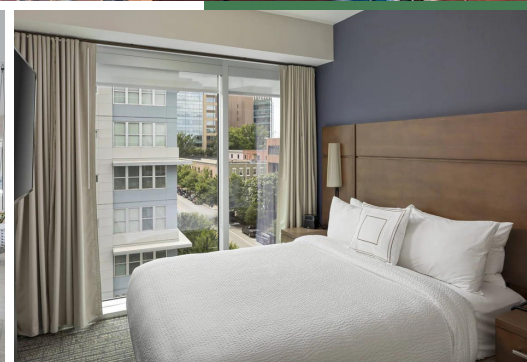

RESIDENCE INN BY MARRIOTT GREENVILLE DOWNTOWN

The Residence Inn by Marriott in downtown Greenville, SC offers luxurious accommodations, a 24/7 techno gym, seasonal outdoor pool, and complimentary breakfast. It is located near popular venues including the Peace Center, Bon Secours Wellness Area, Fluor Field, and Falls Park.