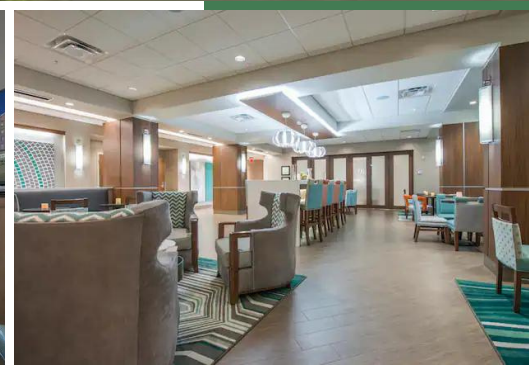

255 CONGAREE ROAD
GREENVILLE, SOUTH
CAROLINA
864-516-2400

HAMPTON INN GREENVILLE/I-385 HAYWOOD MALL

Off I-385, we're 15 minutes from Greenville-Spartanburg International Airport and across the street from the mall. Downtown, restaurants, Falls Park on the Reedy, and Paris Mountain State Park are all within 15 minutes. Enjoy our outdoor pool, fitness center, daily free hot breakfast, and WiFi.

GUEST SERVICES:

- Shuttle Service: Not available.
- Average Uber Costs:

UberXL: $13.43

UberX: $11.84

Comfort: $11.84

Hampton Inn Greenville