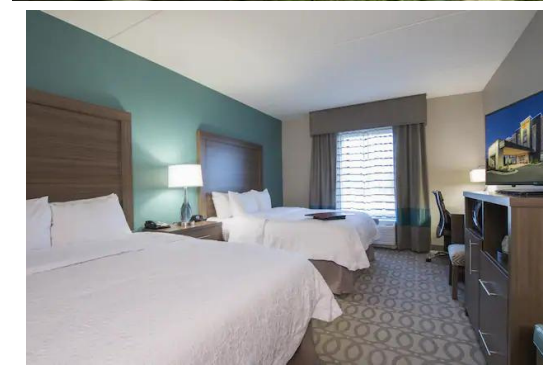

255 CONGAREE ROAD
GREENVILLE, SOUTH
CAROLINA
864-516-2400

HAMPTON INN GREENVILLE/I-385 HAYWOOD MALL

Off I-385, we're 15 minutes from Greenville-Spartanburg International Airport and across the street from the mall. Downtown, restaurants, Falls Park on the Reedy, and Paris Mountain State Park are all within 15 minutes. Enjoy our outdoor pool, fitness center, daily free hot breakfast, and WiFi.

GUEST SERVICES:

- Shuttle Service: Not available.
- Average Uber Costs:

UberXL: $13.43

UberX: $11.84

Comfort: $11.84

Hampton Inn Greenville