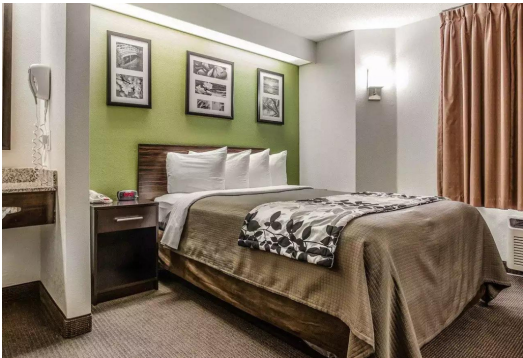

231 N. PLEASANTBURG
DRIVE, GREENVILLE,
SOUTH CAROLINA
864-626-5642

SLEEP INN AT GREENVILLE CONVENTION CENTER

As a Designed to Dream® property, our Sleep Inn® at Greenville Convention Center hotel in Greenville creates a relaxing environment that helps you unwind and get a good night's rest. We are conveniently located across the street from Downtown Greenville Airport, and close to downtown restaurants and shopping.

GUEST SERVICES:

- **Shuttle Service:** Available to the Greenville convention Center.
- **Average Uber Costs:**

UberXL: $5.53

UberX: $7.38

Comfort: $10.77