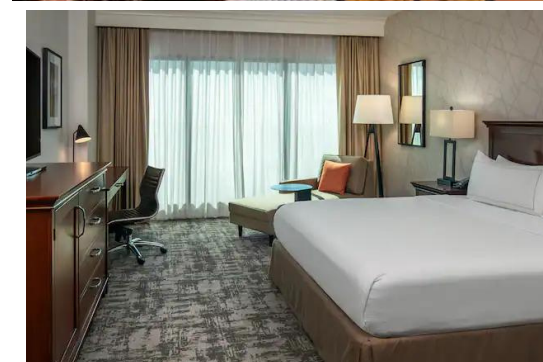

45 WEST ORCHARD
PARK DRIVE
GREENVILLE, SOUTH
CAROLINA,
864-232-4747

HILTON GREENVILLE

We're located off I-385, 10 minutes from downtown Greenville. Falls Park on the Reedy, the historic West End District, and The Peace Center are all less than five miles away. Greenville-Spartanburg International Airport is under 15 minutes from our door. Enjoy our restaurant, fitness center, and free parking.

GUEST SERVICES:

- Shuttle Service: Not available.
- Average Uber Costs:

UberXL: $13.75

UberX: $9.99

Comfort: $12.25