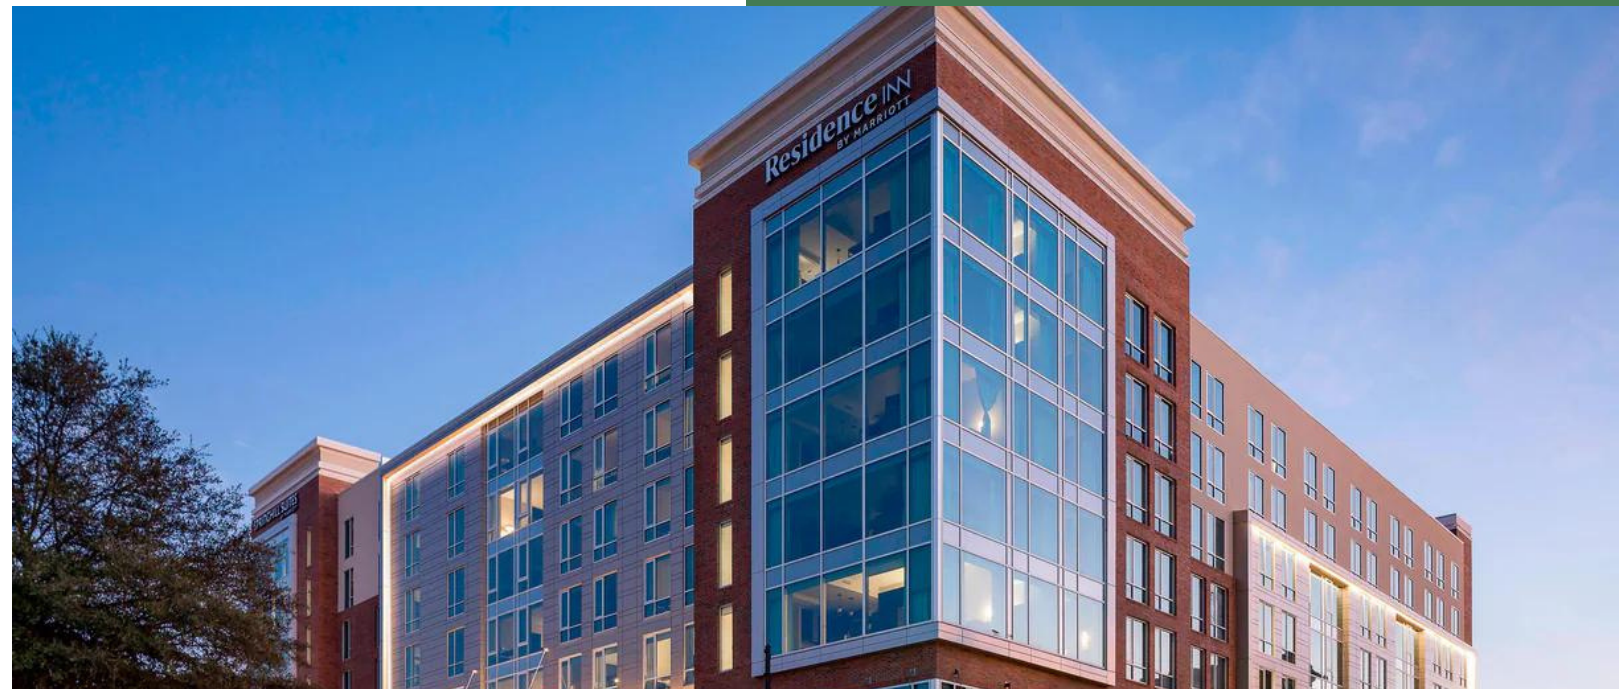

RESIDENCE INN BY MARRIOTT GREENVILLE DOWNTOWN

The Residence Inn by Marriott in downtown Greenville, SC offers luxurious accommodations, a 24/7 techno gym, seasonal outdoor pool, and complimentary breakfast. It is located near popular venues including the Peace Center, Bon Secours Wellness Area, Fluor Field, and Falls Park.