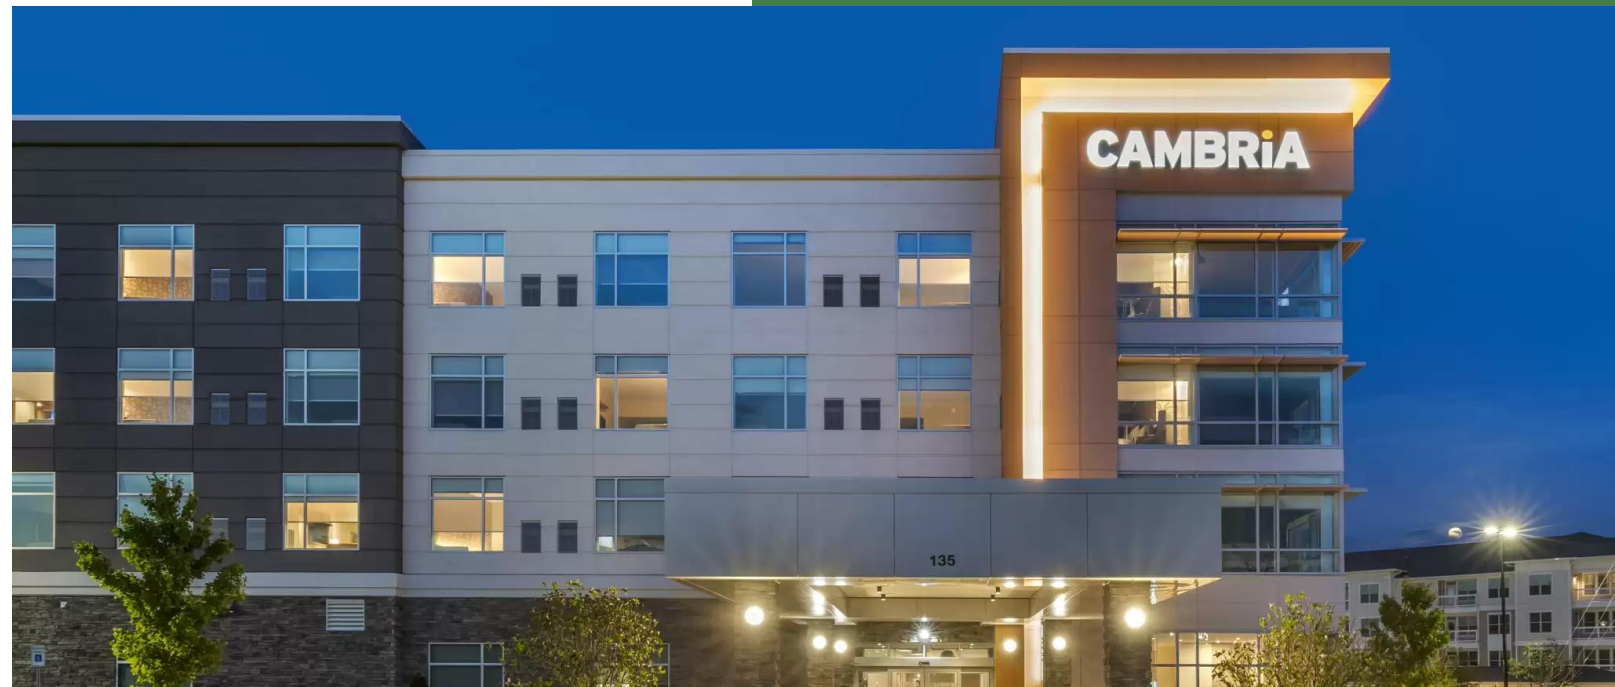

 www.meetgcc.com

*Ride sharing prices are subject to change due to high volume ride times.

CAMBRIA HOTEL GREENVILLE

The Cambria® Hotel Greenville is located in Upstate South Carolina near The Point shopping plaza and attractions like Bon Secours Wellness Arena, Fluor Field, and Clemson University International Center for Automotive Research. It provides high-end accommodations along a primary retail corridor.

CROWNE PLAZA GREENVILLE

Crowne Plaza® Greenville is a business hotel in Greenville, SC, offering well-appointed rooms and suites, 1G Wi-Fi, a fitness center, a heated indoor saltwater pool, and flexible event space. Additionally, guests can enjoy complimentary parking and a free airport shuttle.

670 VERDAE BLVD,
GREENVILLE, SC -
GREENVILLE
864-676-9090

EMBASSY SUITES

This conference center resort is situated next to the Preserve at Verdae golf course, six miles from downtown Greenville and 15 minutes from the airport via free shuttle. Guests can enjoy amenities such as made-to-order breakfast, evening receptions, swimming pools, and a fitness center equipped with a Peloton® Bike.