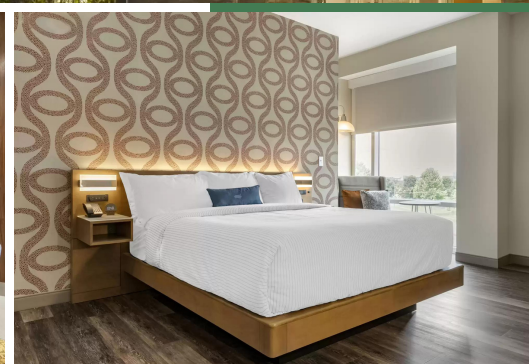

 www.meetgcc.com

*Ride sharing prices are subject to change due to high volume ride times.

CAMBRIA HOTEL GREENVILLE

The Cambria® Hotel Greenville is located in Upstate South Carolina near The Point shopping plaza and attractions like Bon Secours Wellness Arena, Fluor Field, and Clemson University International Center for Automotive Research. It provides high-end accommodations along a primary retail corridor.